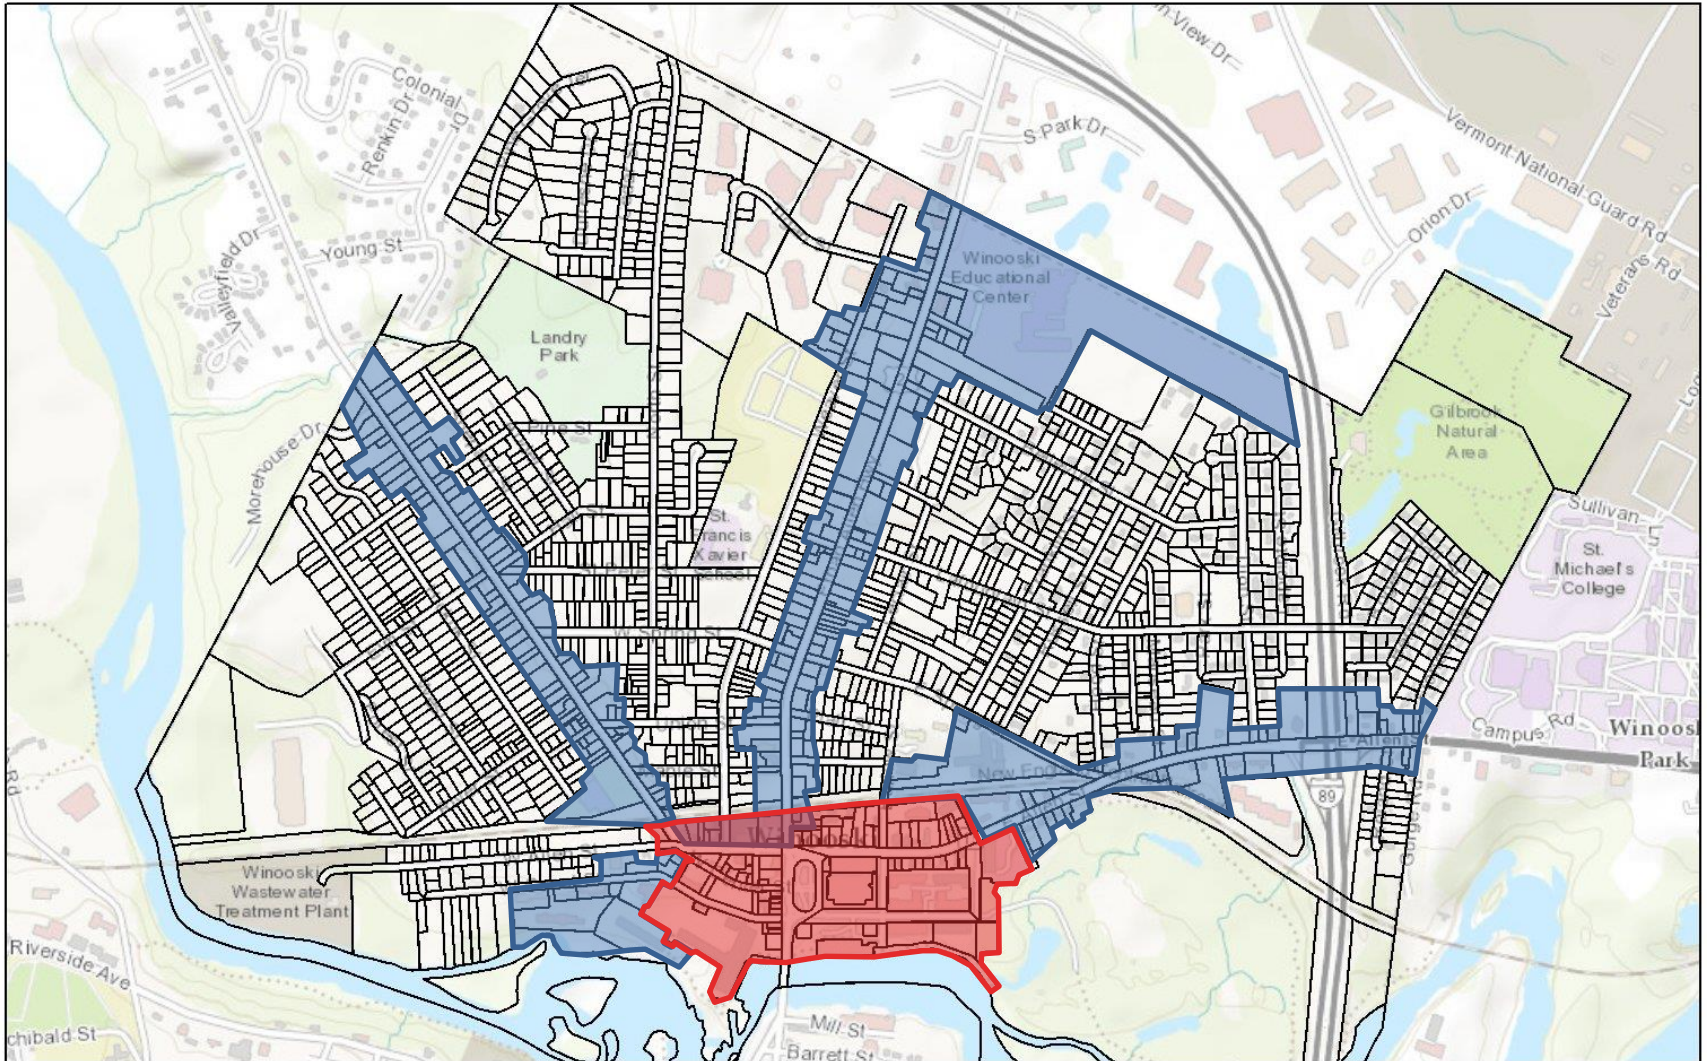

Designated Downtown and Neighborhood Development Areas, Winooski, VT

-  Designated Downtown
-  Designated NDA

Sources: Esri, HERE DeLorme, Intermap, increment P Corp., GEBCO, USGS, FAO, NPS, NRCAN, GeoBase, IGN, Kadaster NL, Ordnance Survey,